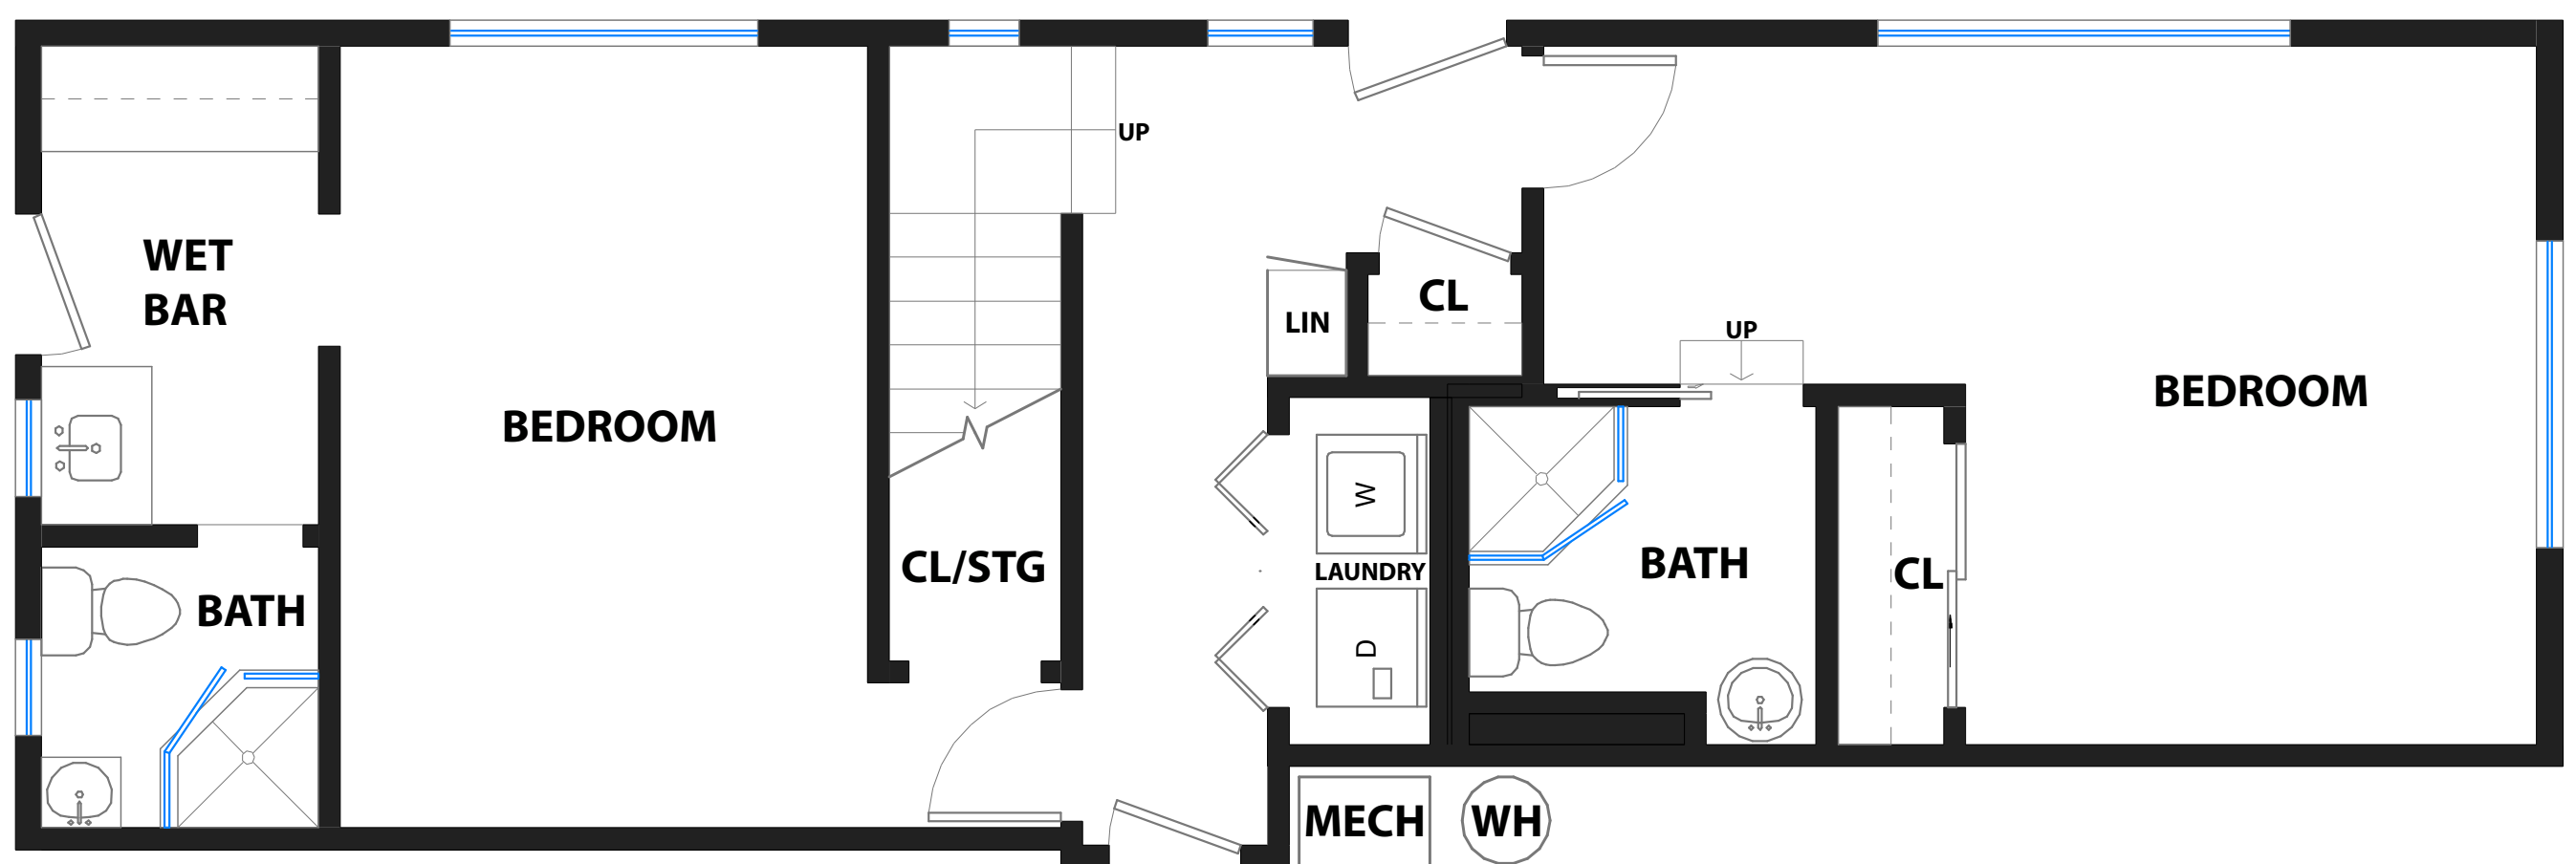

4 LONE TREE AVENUE

MILL VALLEY, CALIFORNIA

MAIN LEVEL

PROPERTY SQF INFORMATION

LIVING SPACE	
Square Footage:	2,001 Sq Ft*
* Main Level	1,277
* Lower Level	724

APPROXIMATE TOTAL LIVING SPACE
Square Footage: 2,001 Sq Ft*

LOWER LEVEL