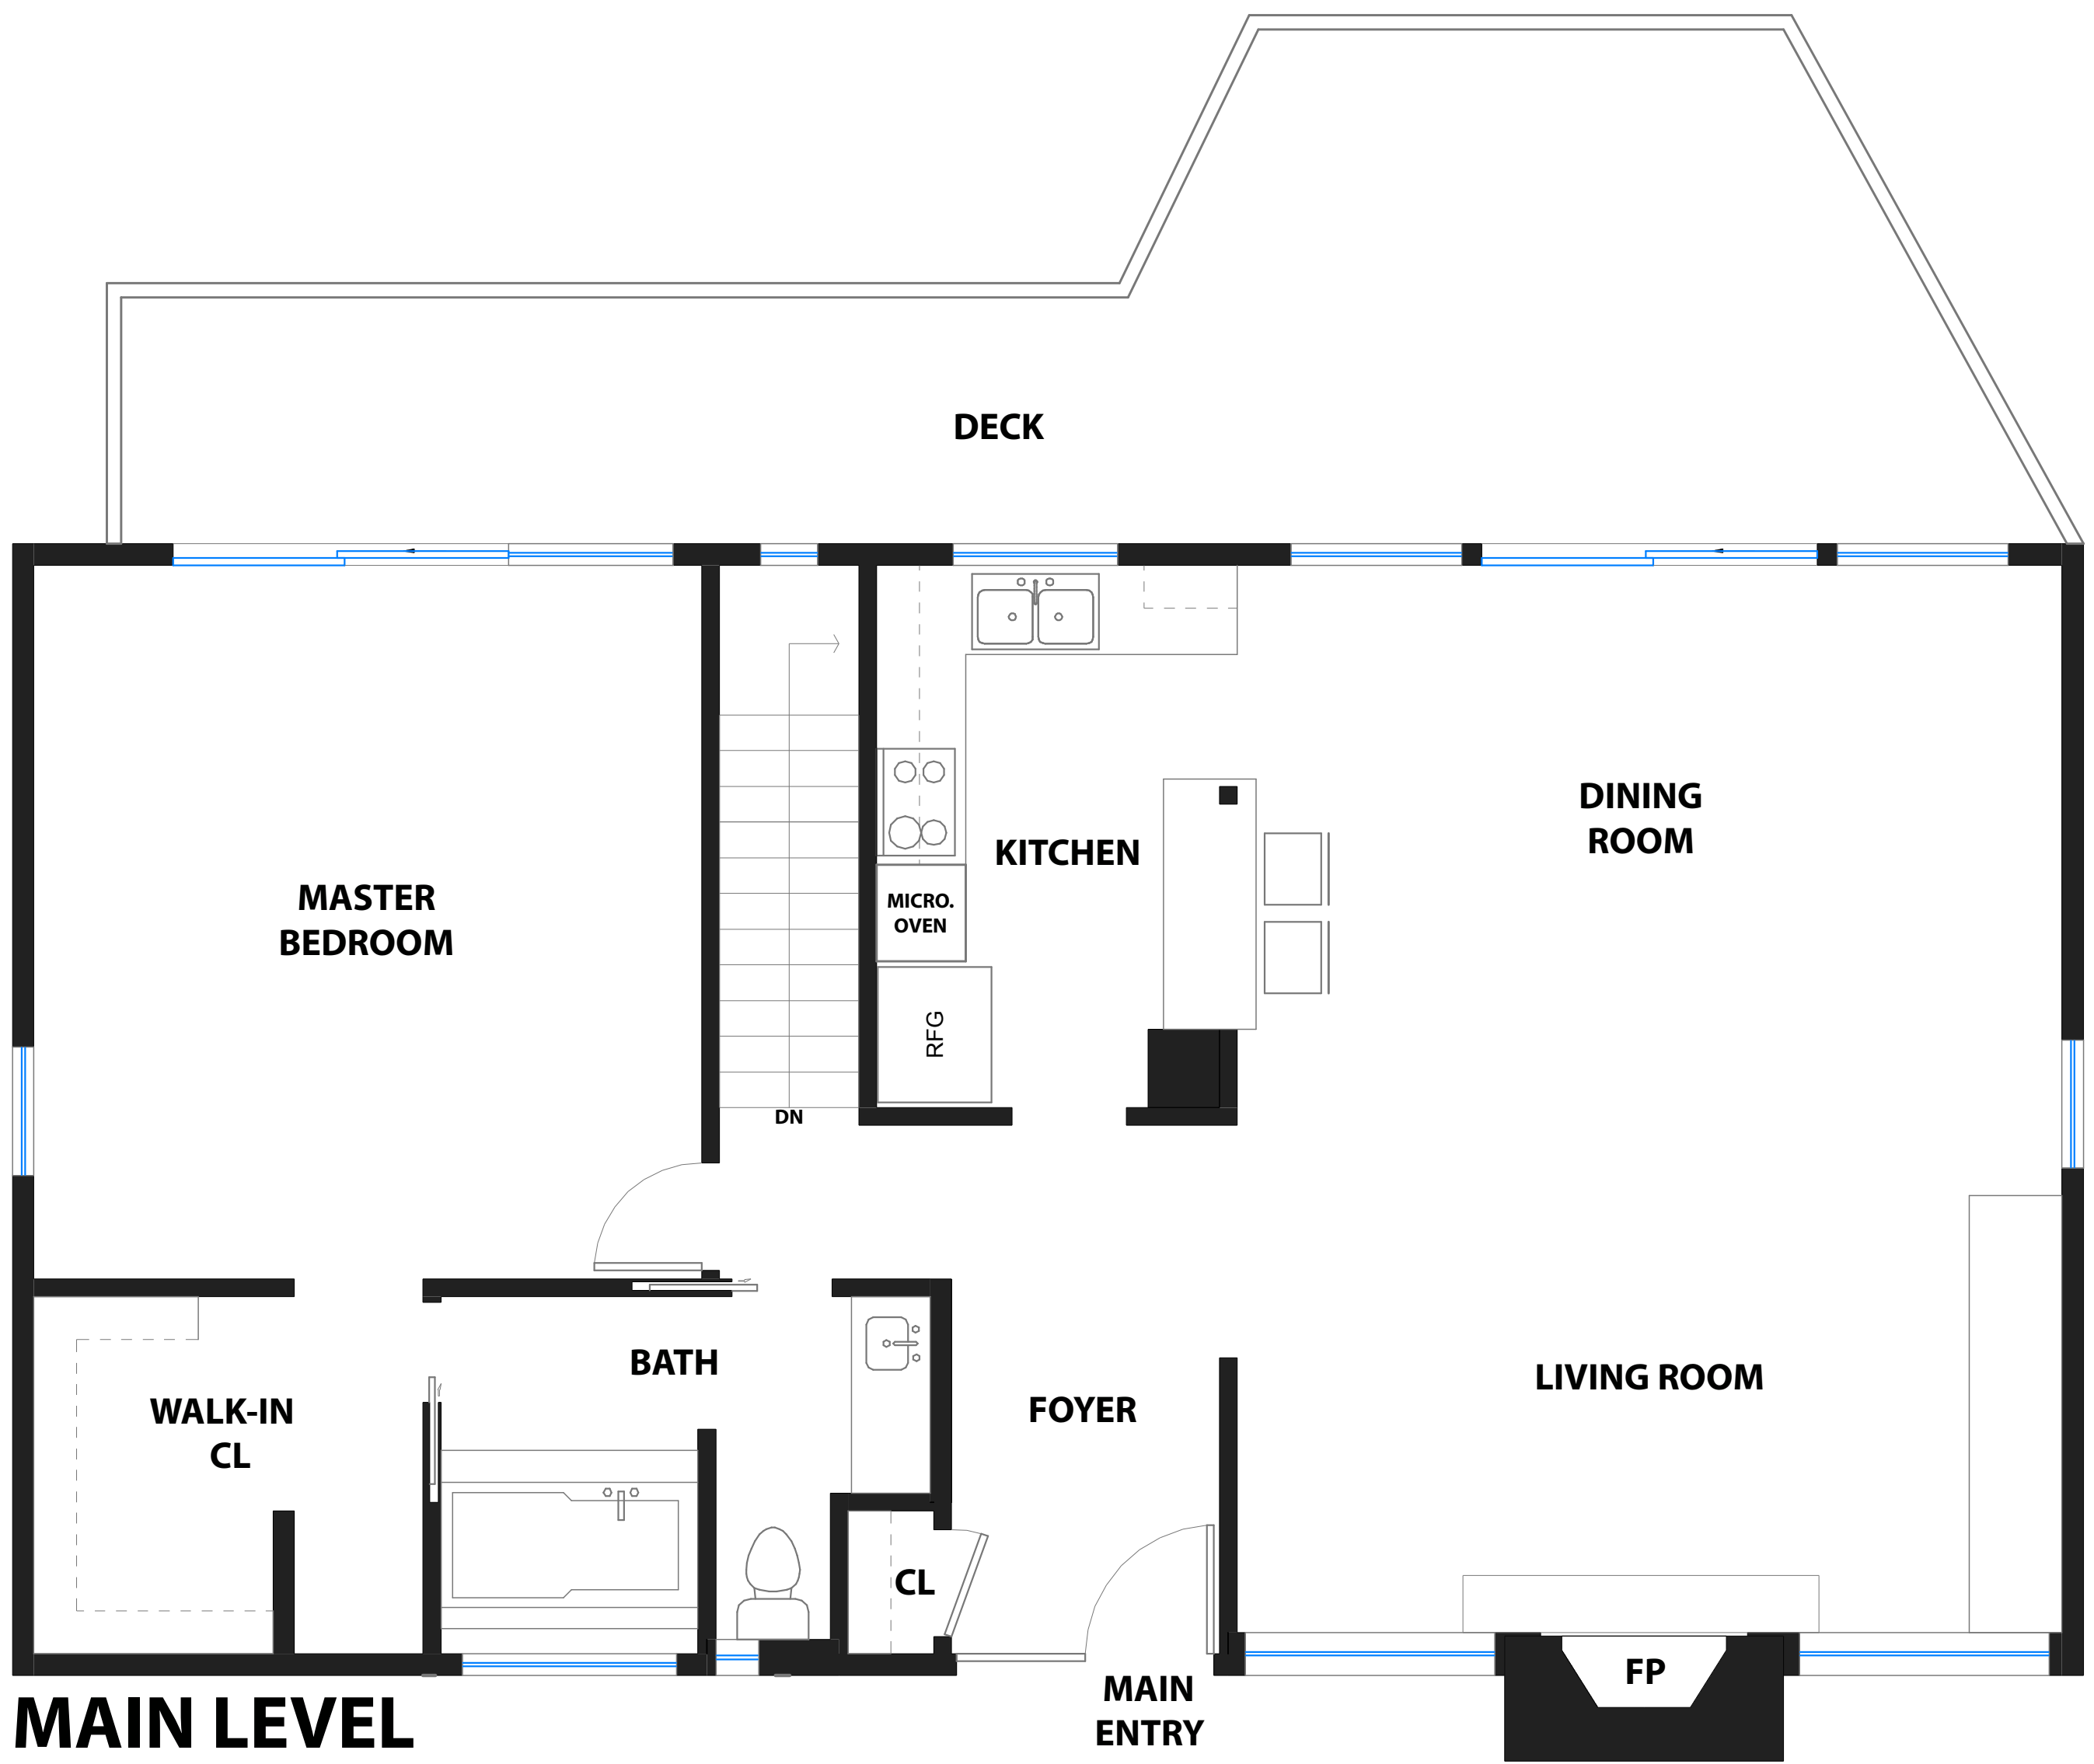

4 LONE TREE AVENUE

MILL VALLEY, CALIFORNIA

MAIN LEVEL

PROPERTY SQF INFORMATION

LIVING SPACE	
Square Footage:	2,001 Sq Ft*
* Main Level	1,277
* Lower Level	724

APPROXIMATE TOTAL LIVING SPACE
Square Footage: 2,001 Sq Ft*

LOWER LEVEL